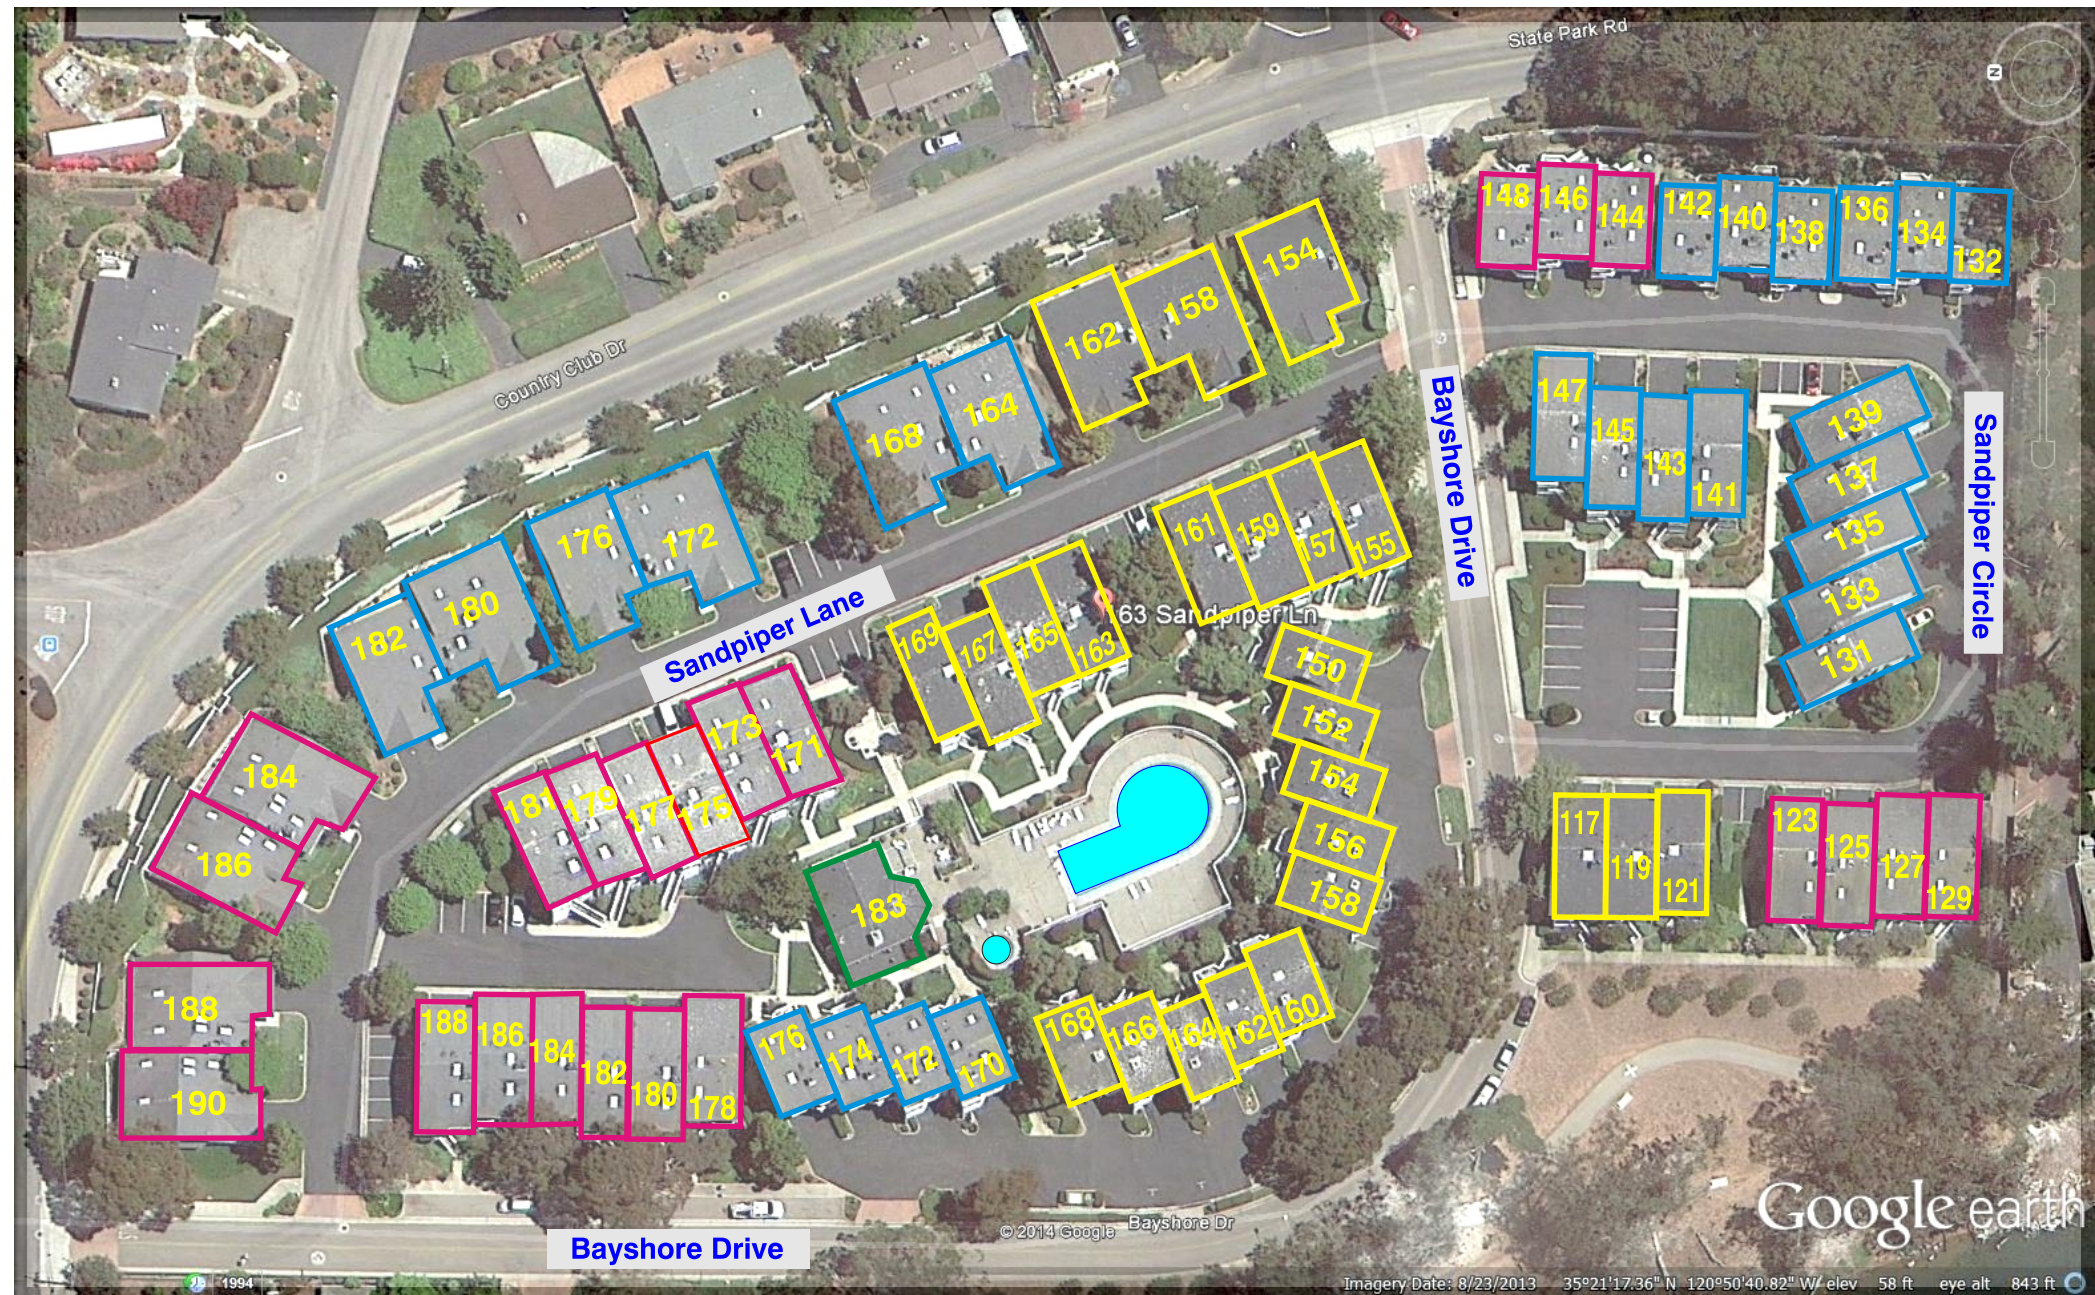

Bayshore Village

<u>Phase</u>	<u>Color</u>	<u>Year Built</u>	<u>Qty</u>
1	Yellow	1984 - 1985	24
2	Pink	1990 - 1991	23
3	Blue	1992 - 1993	25

Google earth

© 2014 Google Bayshore Dr

Imagery Date: 8/23/2013 35°21'17.36" N 120°50'40.82" W elev 58 ft eye alt 843 ft